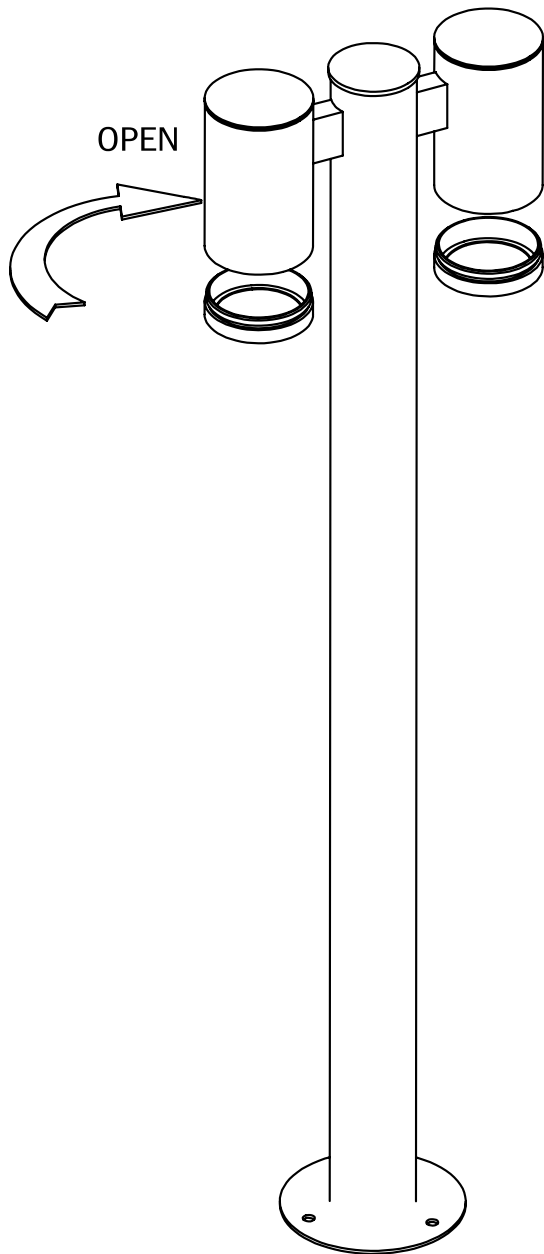

---

Assembling Instruction for High Voltage Pole Light  
Important Information for your safety

Art No.: SS115150--2S--

Lamp: 2xGU10 Max 50W  
Volt: 110-120V/ 50-60Hz  
CLASS I IP54